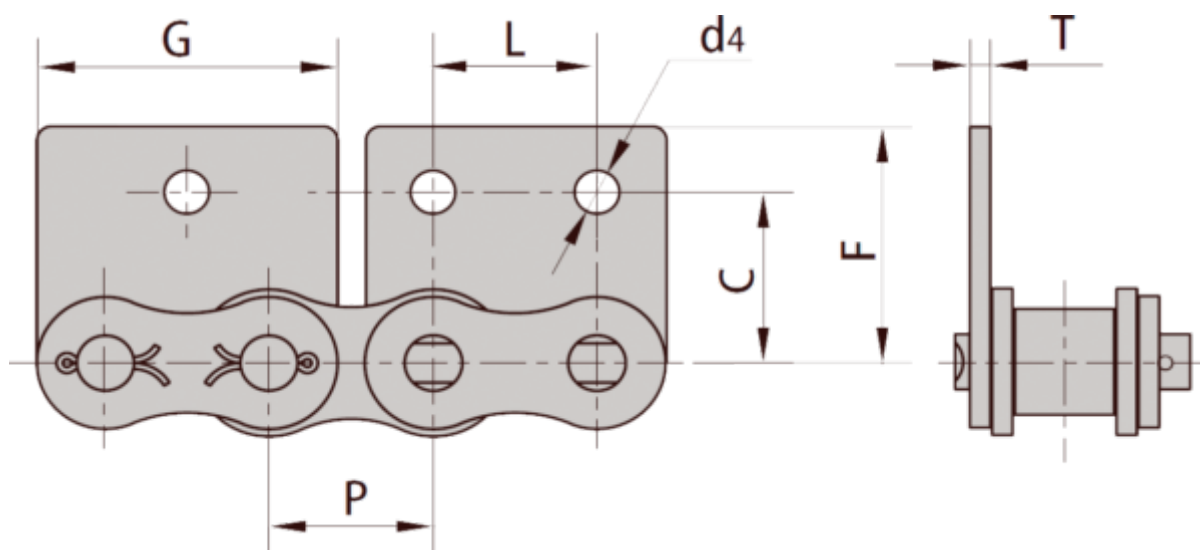

Article number: 6100110071051

Description: 12B1

WSA1 One side straight, one hole attachment link, spring clip type

Measures

C = 21.45

d4 = 6.4

F = 28.60

G = 34.05

L = 19.050

P = 19.050

T = 1.85